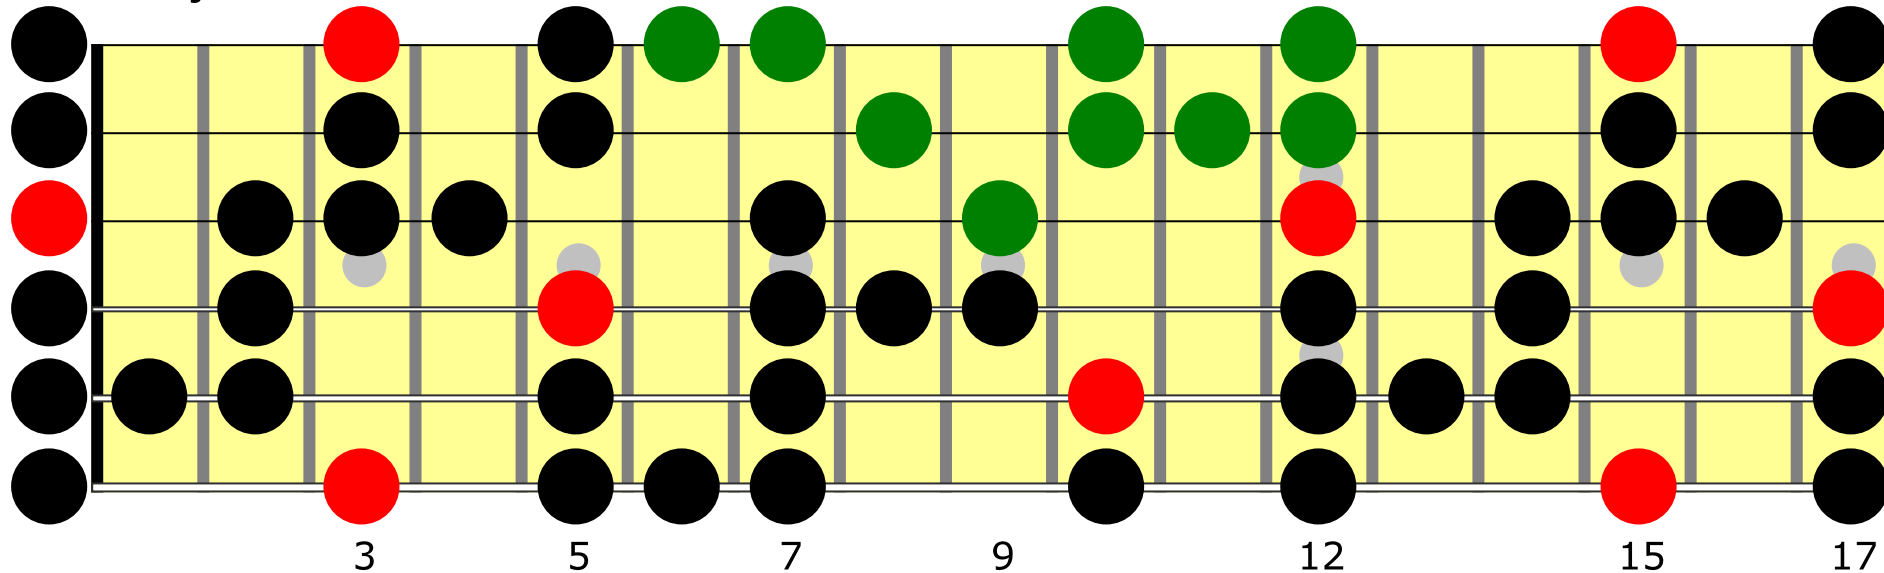

Stormy Monday Lead

G Major Blues

G Major Blues

Stormy Monday Lead

G Minor Pentatonic

G Minor Pentatonic

Stormy Monday Blues - scale chart

1 / 1

Gmi Pent scale

Diagram illustrating the fretboard positions for the G Major Pent scale and the Gmi Pent scale, showing fingerings and fret numbers (3.fr., 5.fr., 7.fr., 9.fr., 10th.fr.).

e-----10(12)-10-|-----wvw
 B--10(12)-----8-----|10(12)-8-----8-8-8h10-----8-8-8-|
 G-----|-----9-----|
 D-----|
 A-----|
 E-----|