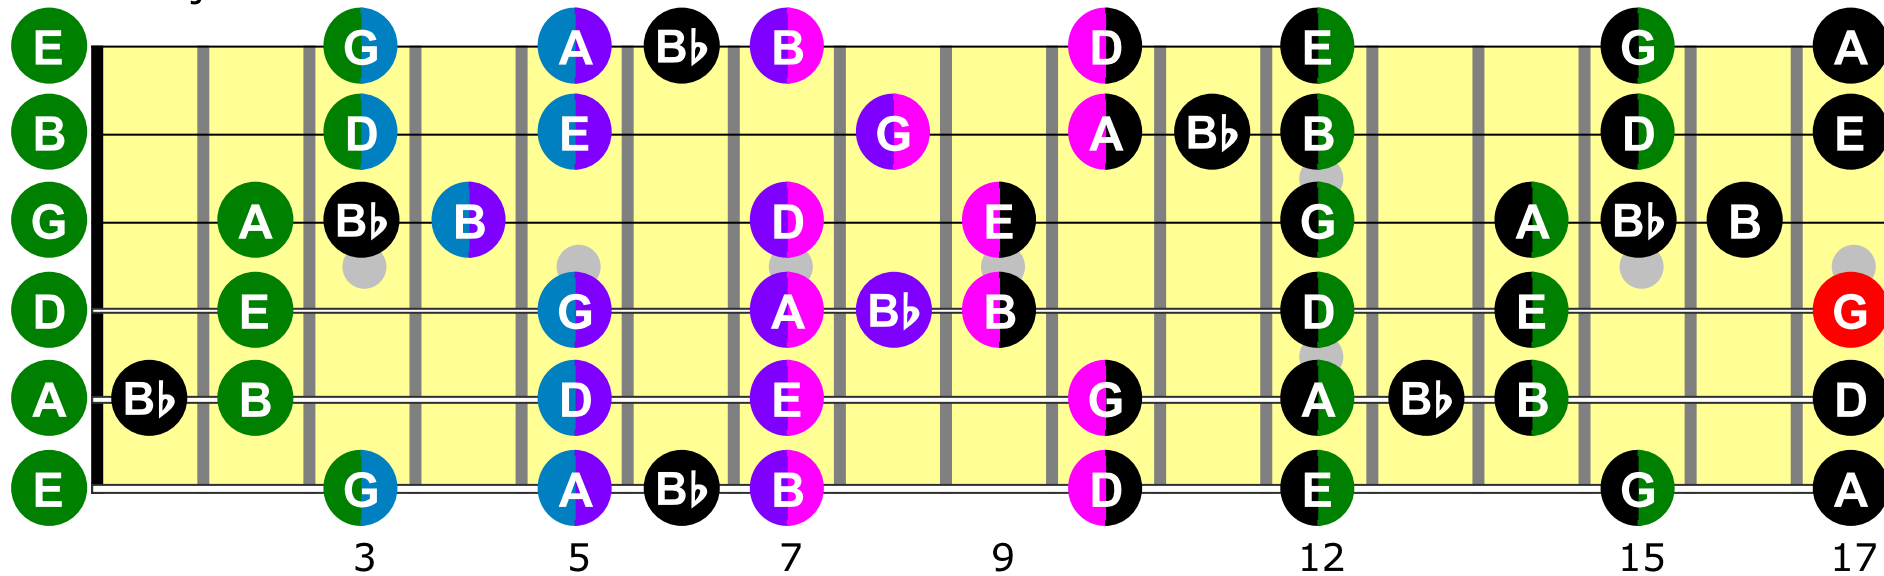

Stormy Monday Lead

G Major Blues

G Major Blues

Stormy Monday Lead

G Minor Pentatonic

G Minor Pentatonic

Stormy Monday Blues - scale chart

1 / 1

Gmi Pent scale

Diagram illustrating the fretboard positions for the G Major Pent scale and the Gmi Pent scale, showing fingerings and fret numbers (3.fr., 5.fr., 7.fr., 9.fr., 10th.fr.).

e-----10(12)-10-|-----wvw
 B--10(12)-----8-----|10(12)-8-----8-8-8h10-----8-8-8-|
 G-----|-----9-----|
 D-----|
 A-----|
 E-----|