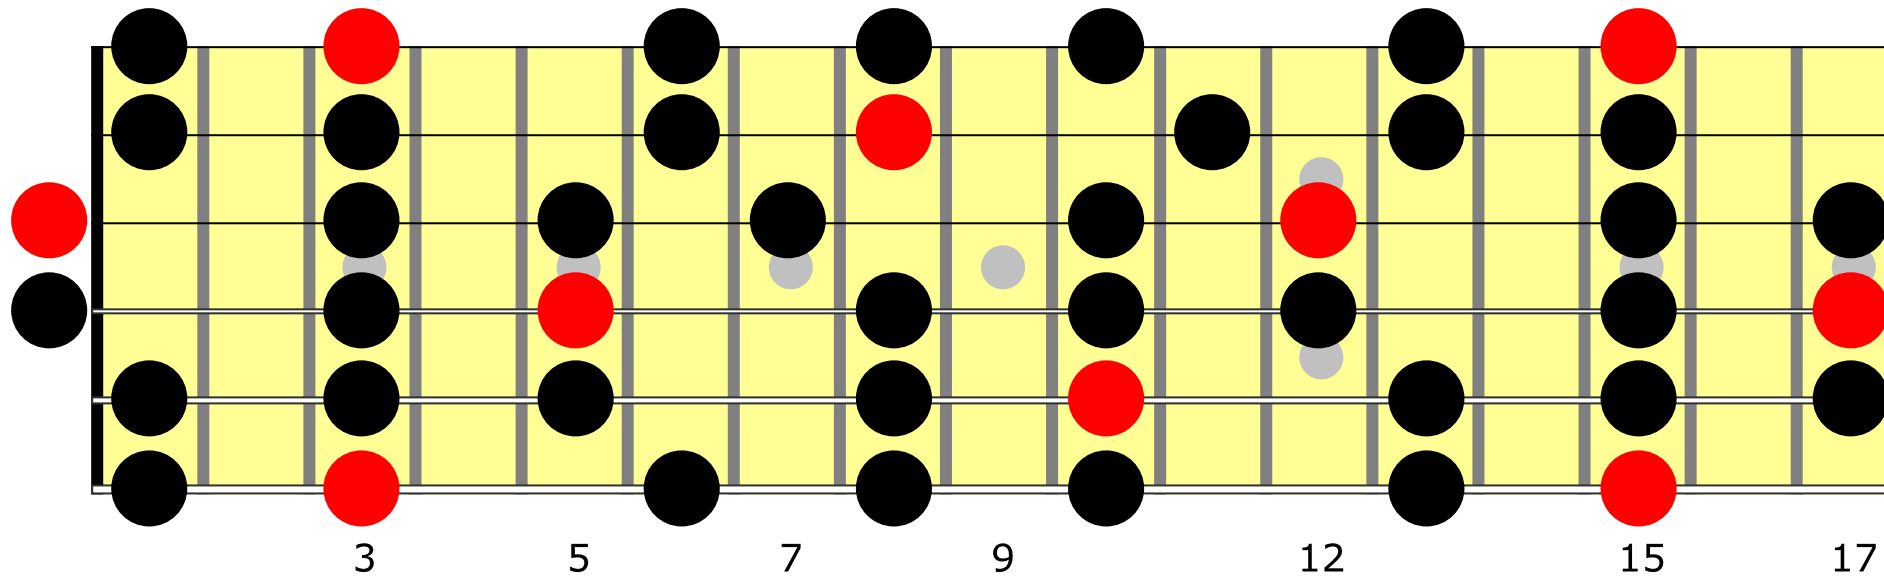

Stormy Monday Lead

G Major Blues

G Major Blues

Stormy Monday Lead

G Minor Pentatonic

G Minor Pentatonic

Stormy Monday Blues - scale chart

1 / 1

Gmi Pent scale

Diagram illustrating the fretboard positions for the G Major Pent scale and the Gmi Pent scale, showing fingerings and fret numbers (3.fr., 5.fr., 7.fr., 9.fr., 10th.fr.).

e-----10(12)-10-|-----wvw
 B--10(12)-----8-----|10(12)-8-----8-8-8h10-----8-8-8-|
 G-----|-----9-----|
 D-----|
 A-----|
 E-----|