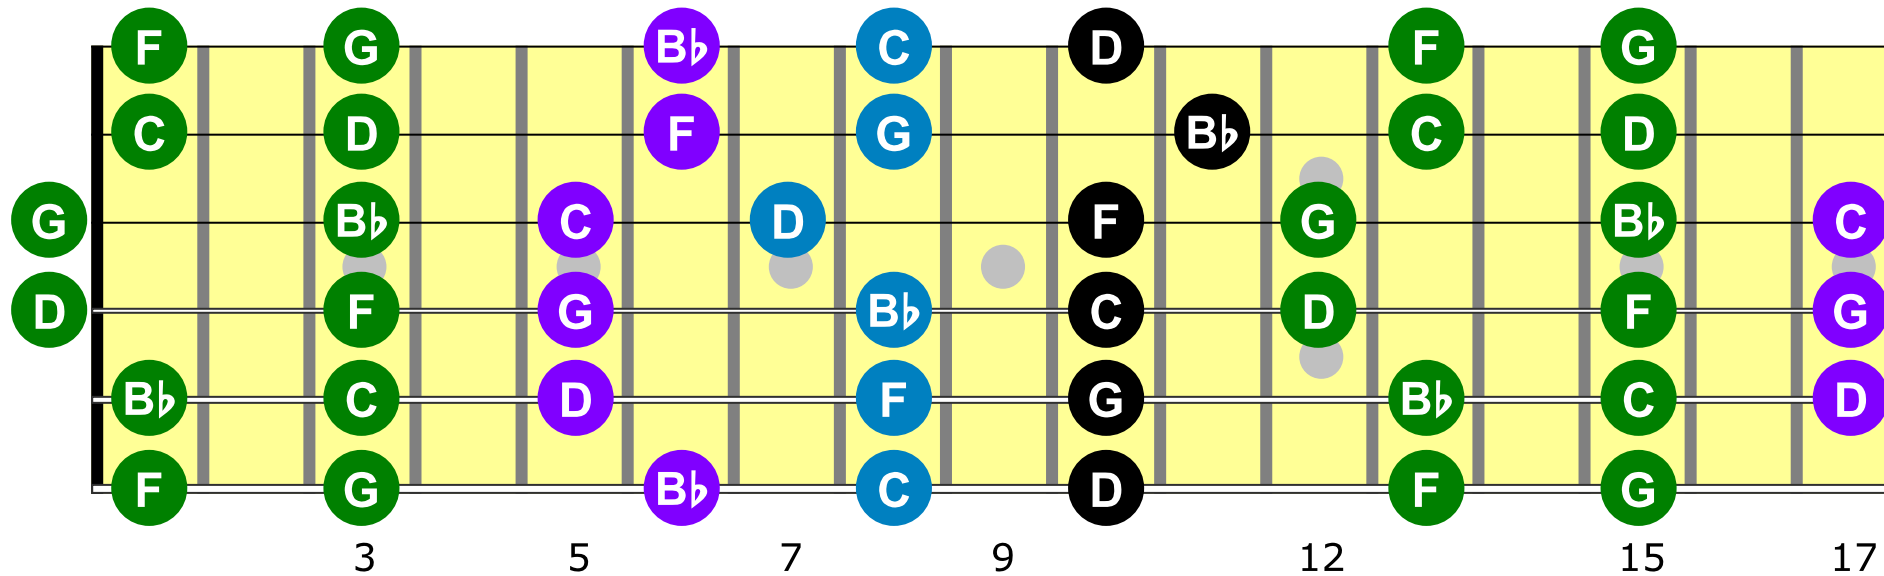

Stormy Monday Lead

G Major Blues

G Major Blues

Stormy Monday Lead

G Minor Pentatonic

G Minor Pentatonic

Stormy Monday Blues - scale chart

1 / 1

Gmi Pent scale

Diagram illustrating the fretboard positions for the G Major Pent scale and the Gmi Pent scale, showing fingerings and fret numbers (3.fr., 5.fr., 7.fr., 9.fr., 10th.fr.).

e-----10(12)-10-|-----wvw
 B--10(12)-----8-----|10(12)-8-----8-8-8h10-----8-8-8-|
 G-----|-----9-----|
 D-----|
 A-----|
 E-----|