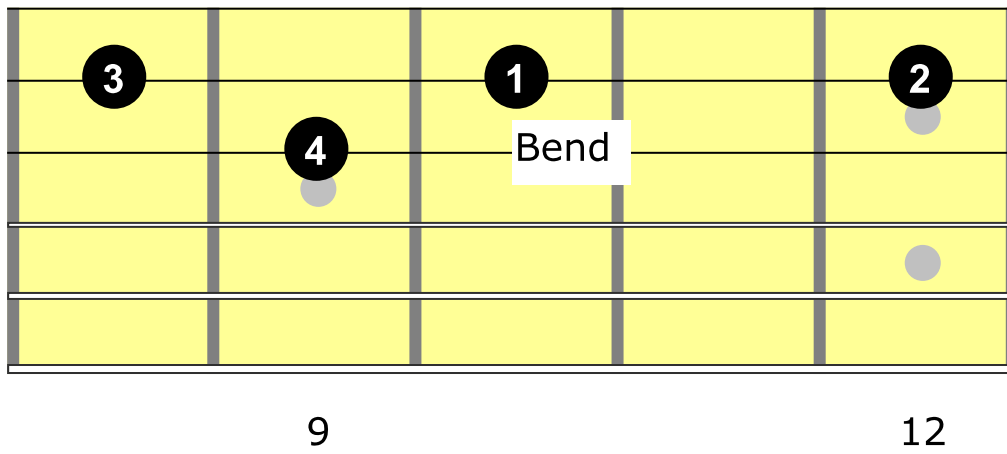

C9 G Minor Penatonic