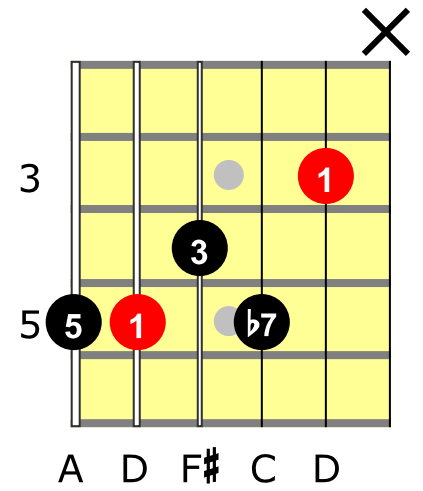

Blue Skies Chords

A Minor 7th

Bb Minor 7th

B Minor 7th

C Minor 6th

D Augmented Triad

D Dominant 7th

E Minor Triad

E Minor 6th

E Minor 7th

E Minor 7th

E Minor/Major 7

G# Dim 7

G Dim 7

G Major 6th

B Dominant 7th