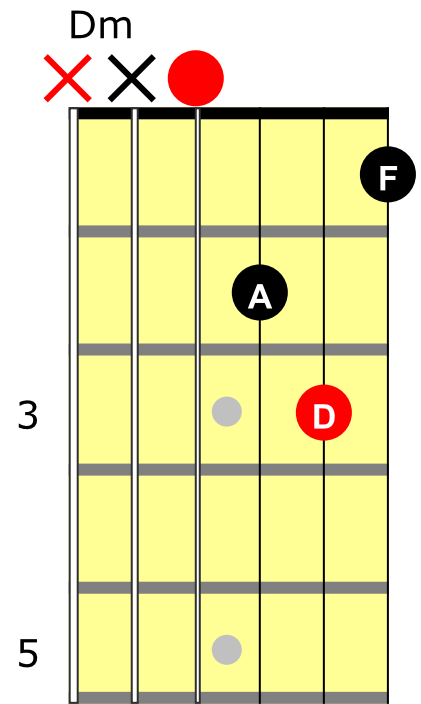

Black Magic Woman

Peter Green / Carlos Santana

Drop D Tuning

Black Magic Woman

Peter Green / Carlos Santana

Drop D Tuning

Chorus Lick

Ending Lick

Up Stroke

Black Magic Woman

Peter Green / Carlos Santana

Drop D Tuning

Fills

Fills

Solo over Dm

Solo over Am