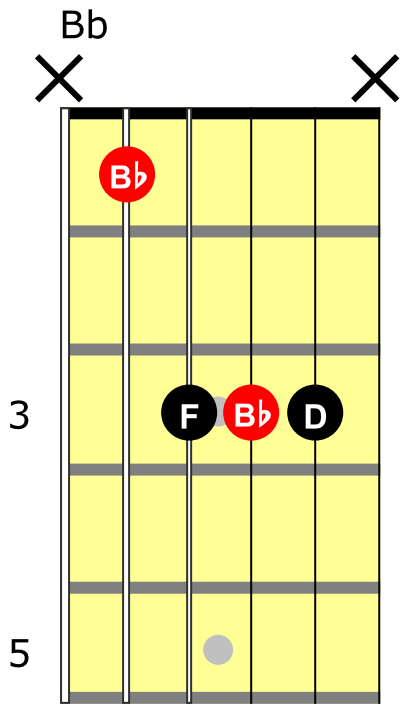

Black Magic Woman

Peter Green / Carlos Santana

Drop D Tuning

Black Magic Woman

Peter Green / Carlos Santana

Drop D Tuning

Chorus Lick

Ending Lick

Up Stroke

Black Magic Woman

Peter Green / Carlos Santana

Drop D Tuning

Fills

Fills

Solo over Dm

Solo over Am