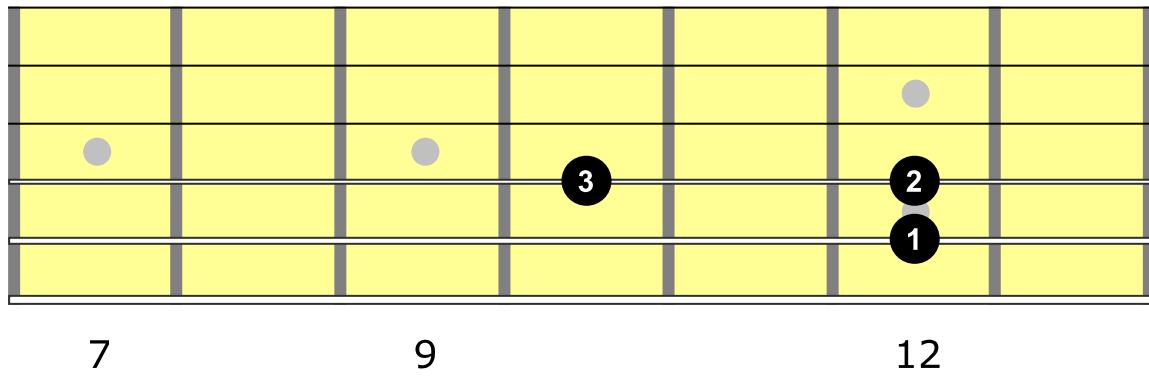

Black Magic Woman

Peter Green / Carlos Santana

Drop D Tuning

Black Magic Woman

Peter Green / Carlos Santana

Drop D Tuning

Chorus Lick

Ending Lick

Up Stroke

Black Magic Woman

Peter Green / Carlos Santana

Drop D Tuning

Fills

Fills

Solo over Dm

Solo over Am