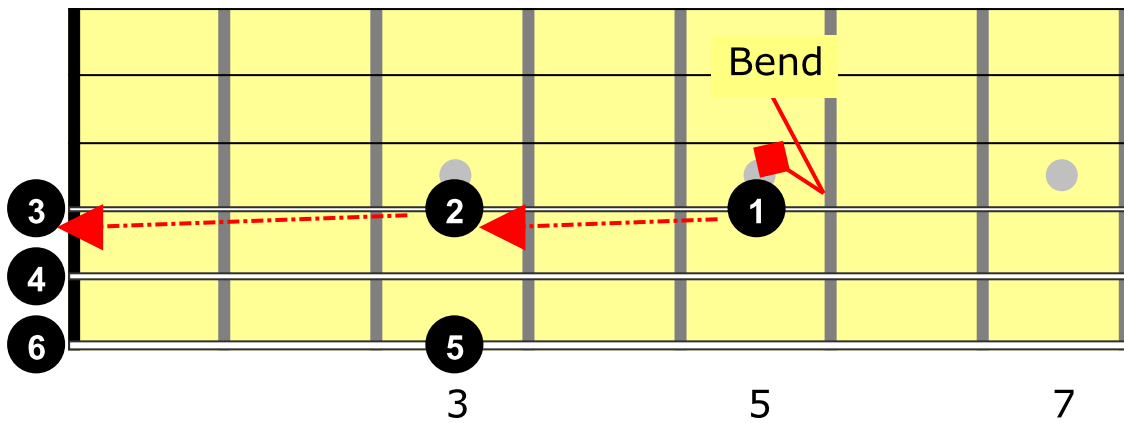

Black Magic Woman

Peter Green / Carlos Santana

Drop D Tuning

Black Magic Woman

Peter Green / Carlos Santana

Drop D Tuning

Chorus Lick

Ending Lick

Up Stroke

Black Magic Woman

Peter Green / Carlos Santana

Drop D Tuning

Fills

Fills

Solo over Dm

Solo over Am