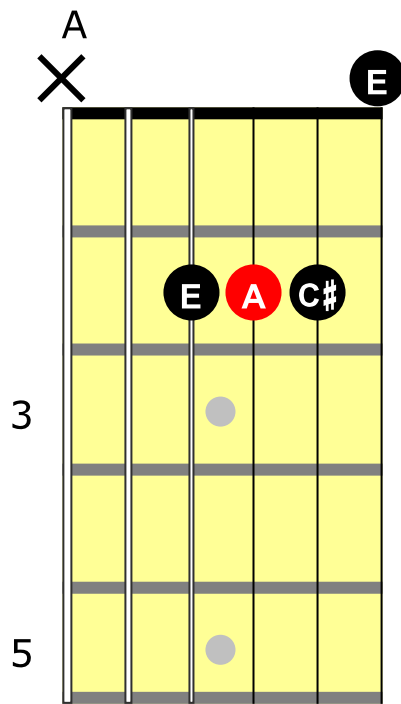

Black Magic Woman

Peter Green / Carlos Santana

Drop D Tuning

Black Magic Woman

Peter Green / Carlos Santana

Drop D Tuning

Chorus Lick

Ending Lick

Up Stroke

Black Magic Woman

Peter Green / Carlos Santana

Drop D Tuning

Fills

Fills

Solo over Dm

Solo over Am