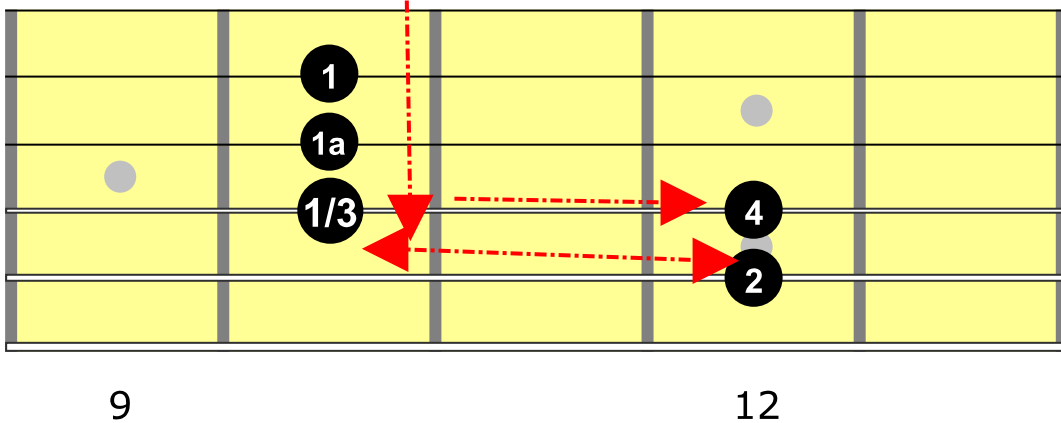

Black Magic Woman

Peter Green / Carlos Santana

Drop D Tuning

Black Magic Woman

Peter Green / Carlos Santana

Drop D Tuning

Chorus Lick

Ending Lick

Up Stroke

Black Magic Woman

Peter Green / Carlos Santana

Drop D Tuning

Fills

Fills

Solo over Dm

Solo over Am