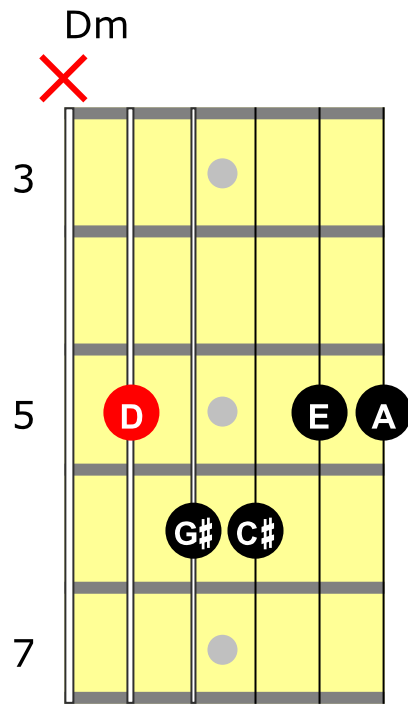

Black Magic Woman

Peter Green / Carlos Santana

Drop D Tuning

Black Magic Woman

Peter Green / Carlos Santana

Drop D Tuning

Chorus Lick

Ending Lick

Up Stroke

Black Magic Woman

Peter Green / Carlos Santana

Drop D Tuning

Fills

Fills

Solo over Dm

Solo over Am