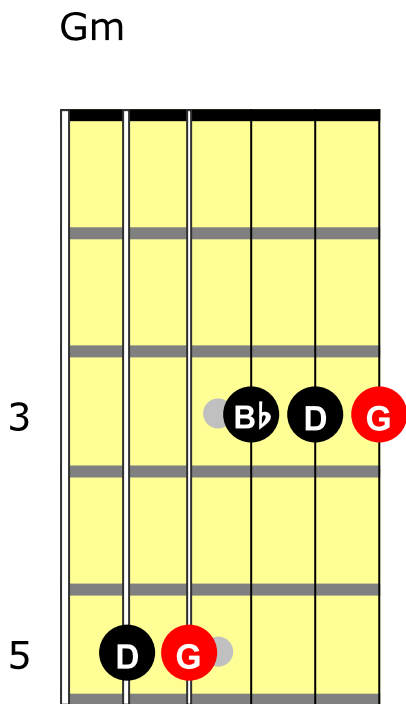

Black Magic Woman

Peter Green / Carlos Santana

Drop D Tuning

Black Magic Woman

Peter Green / Carlos Santana

Drop D Tuning

Chorus Lick

Ending Lick

Up Stroke

Black Magic Woman

Peter Green / Carlos Santana

Drop D Tuning

Fills

Fills

Solo over Dm

Solo over Am