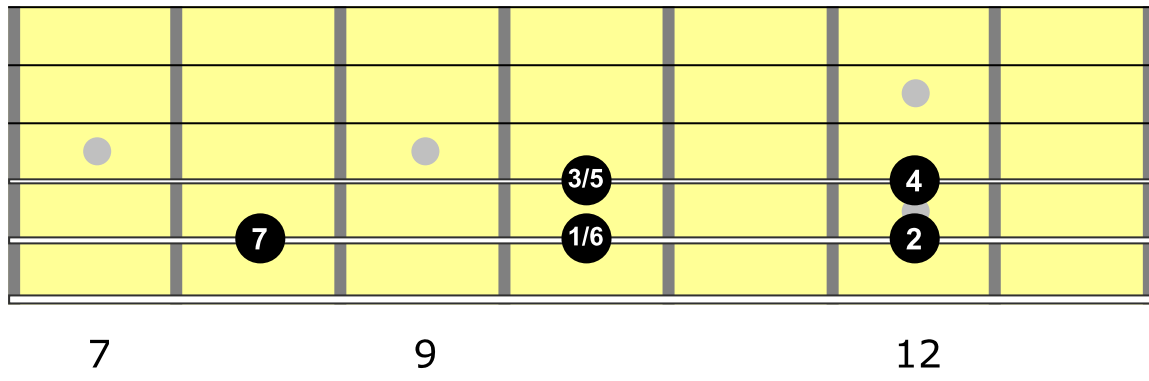

Black Magic Woman

Peter Green / Carlos Santana

Drop D Tuning

Black Magic Woman

Peter Green / Carlos Santana

Drop D Tuning

Chorus Lick

Ending Lick

Up Stroke

Black Magic Woman

Peter Green / Carlos Santana

Drop D Tuning

Fills

Fills

Solo over Dm

Solo over Am