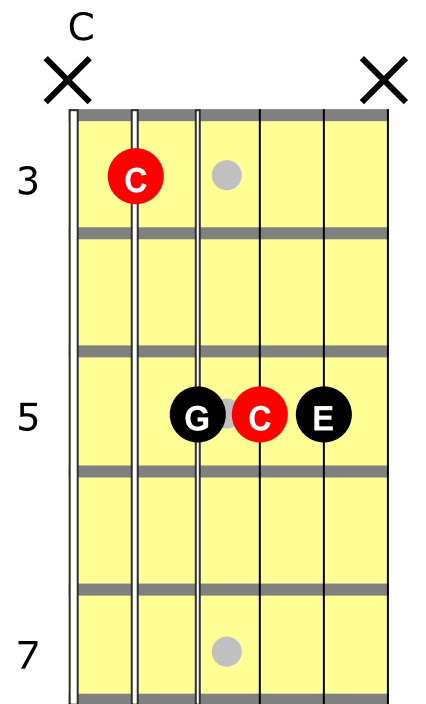

Black Magic Woman

Peter Green / Carlos Santana

Drop D Tuning

Black Magic Woman

Peter Green / Carlos Santana

Drop D Tuning

Chorus Lick

Ending Lick

Up Stroke

Black Magic Woman

Peter Green / Carlos Santana

Drop D Tuning

Fills

Fills

Solo over Dm

Solo over Am