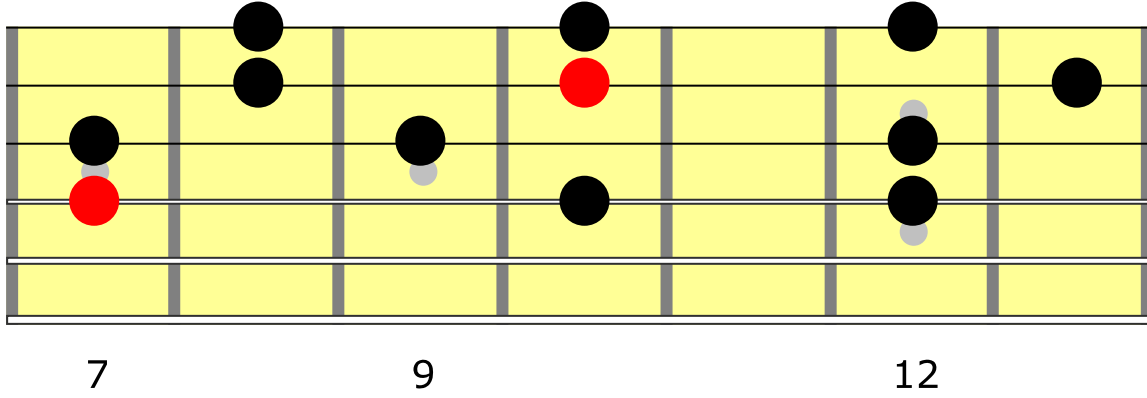

Black Magic Woman

Peter Green / Carlos Santana

Drop D Tuning

Black Magic Woman

Peter Green / Carlos Santana

Drop D Tuning

Chorus Lick

Ending Lick

Up Stroke

Black Magic Woman

Peter Green / Carlos Santana

Drop D Tuning

Fills

Fills

Solo over Dm

Solo over Am

Solo over Gm