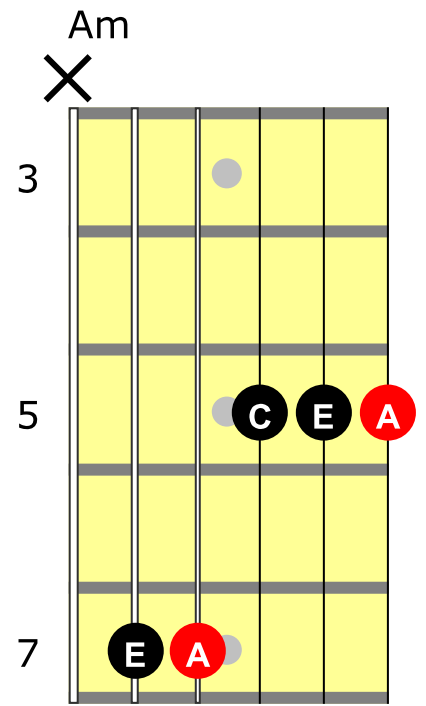

Black Magic Woman

Peter Green / Carlos Santana

Drop D Tuning

Black Magic Woman

Peter Green / Carlos Santana

Drop D Tuning

Chorus Lick

Ending Lick

Up Stroke

Black Magic Woman

Peter Green / Carlos Santana

Drop D Tuning

Fills

Fills

Solo over Dm

Solo over Am