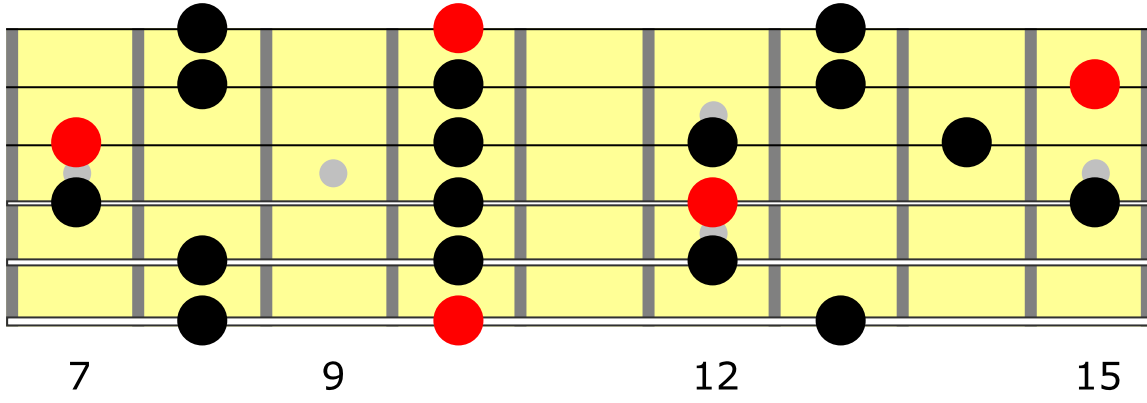

Black Magic Woman

Peter Green / Carlos Santana

Drop D Tuning

Black Magic Woman

Peter Green / Carlos Santana

Drop D Tuning

Chorus Lick

Ending Lick

Up Stroke

Black Magic Woman

Peter Green / Carlos Santana

Drop D Tuning

Fills

Fills

Solo over Dm

Solo over Am

Solo over Gm