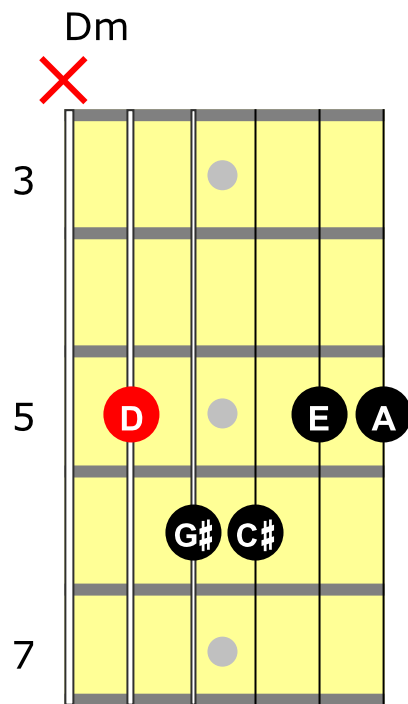

Black Magic Woman

Peter Green / Carlos Santana

Drop D Tuning

Black Magic Woman

Peter Green / Carlos Santana

Drop D Tuning

Chorus Lick

Ending Lick

Up Stroke

Black Magic Woman

Peter Green / Carlos Santana

Drop D Tuning

Fills

Fills

Solo over Dm

Solo over Am