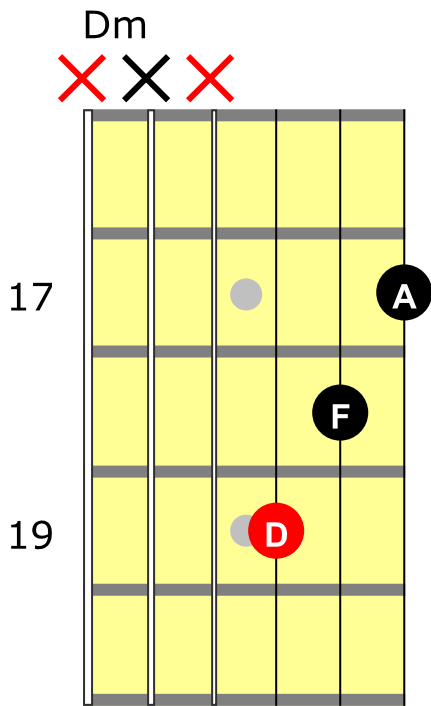

Black Magic Woman

Peter Green / Carlos Santana

Drop D Tuning

Black Magic Woman

Peter Green / Carlos Santana

Drop D Tuning

Chorus Lick

Ending Lick

Up Stroke

Black Magic Woman

Peter Green / Carlos Santana

Drop D Tuning

Fills

Fills

Solo over Dm

Solo over Am